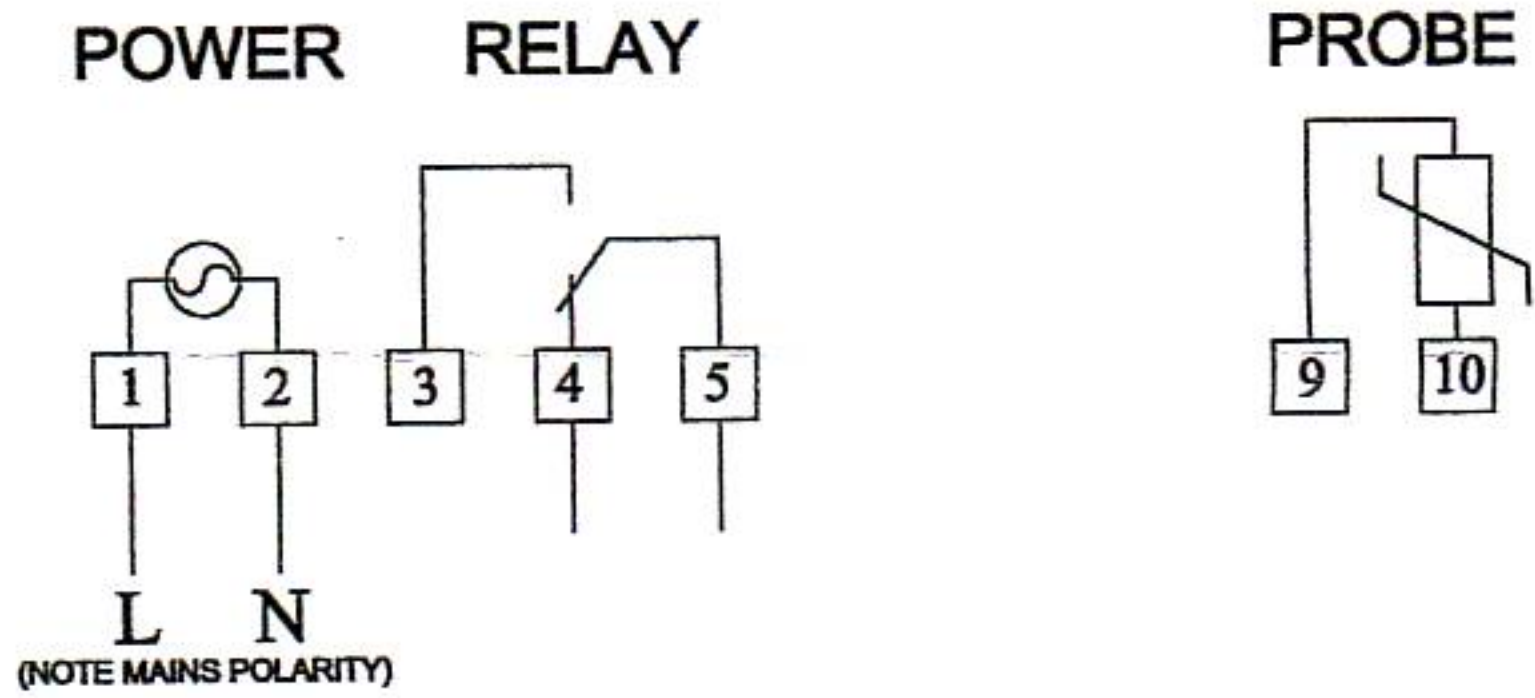

DIGITAL THERMOSTAT CONVERSION CHART

4 BUTTON
"LAE MTR6"

EVERY CONTROL
"EC3-L30N220"

4 BUTTON
"LAE MTR122T1RE"

4 BUTTON
"LTR15T1RE-AG"