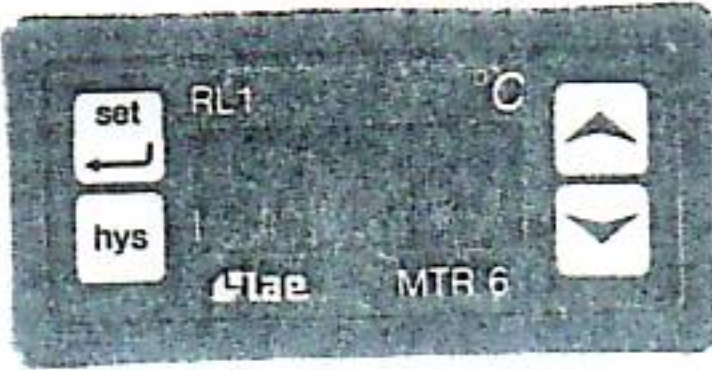

DIGITAL THERMOSTAT CONVERSION CHART

4 BUTTON
"LAE MTR6"

EVERY CONTROL
"EC3-L30N220"

4 BUTTON
"LAE MTR122T1RE"

4 BUTTON
"LTR15T1RE-AG"