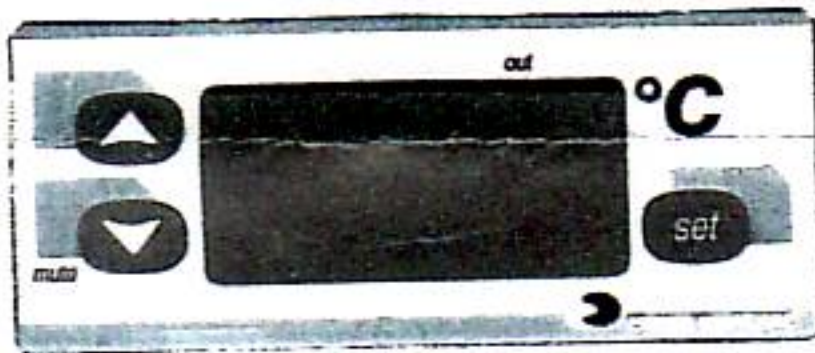

DIGITAL THERMOSTAT CONVERSION CHART

4 BUTTON
"LAE MTR6"

EVERY CONTROL
"EC3-L30N220"

4 BUTTON
"LAE MTR122T1RE"

4 BUTTON
"LTR15T1RE-AG"