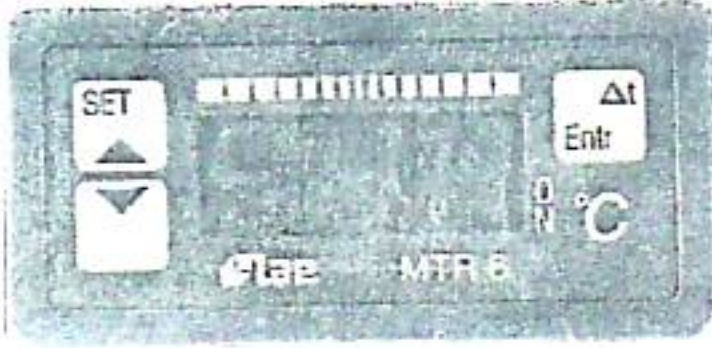

DIGITAL THERMOSTAT CONVERSION CHART

4 BUTTON
"LAE MTR6"

EVERY CONTROL
"EC3-L30N220"

4 BUTTON
"LAE MTR122T1RE"

4 BUTTON
"LTR15T1RE-AG"