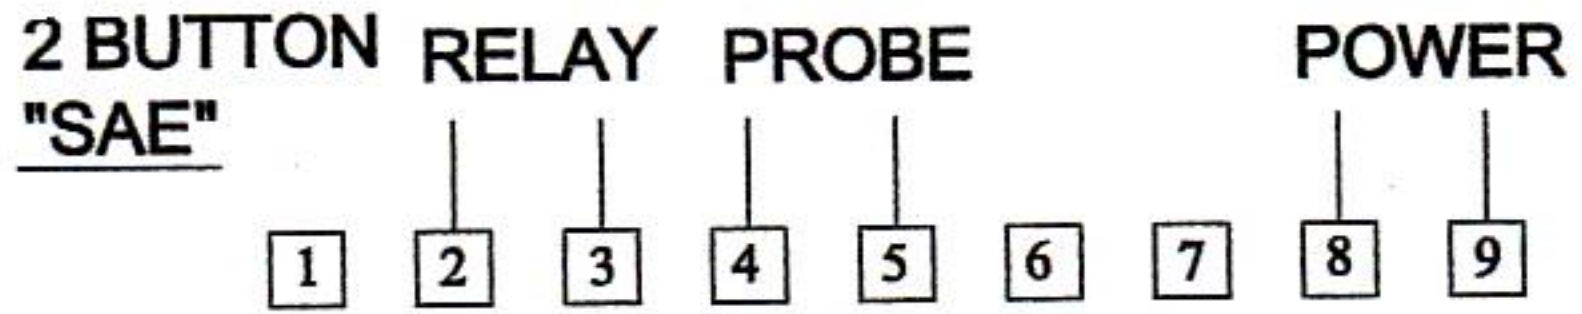

DIGITAL THERMOSTAT CONVERSION CHART

4 BUTTON
"LAE MTR6"

EVERY CONTROL
"EC3-L30N220"

4 BUTTON
"LAE MTR122T1RE"

4 BUTTON
"LTR15T1RE-AG"