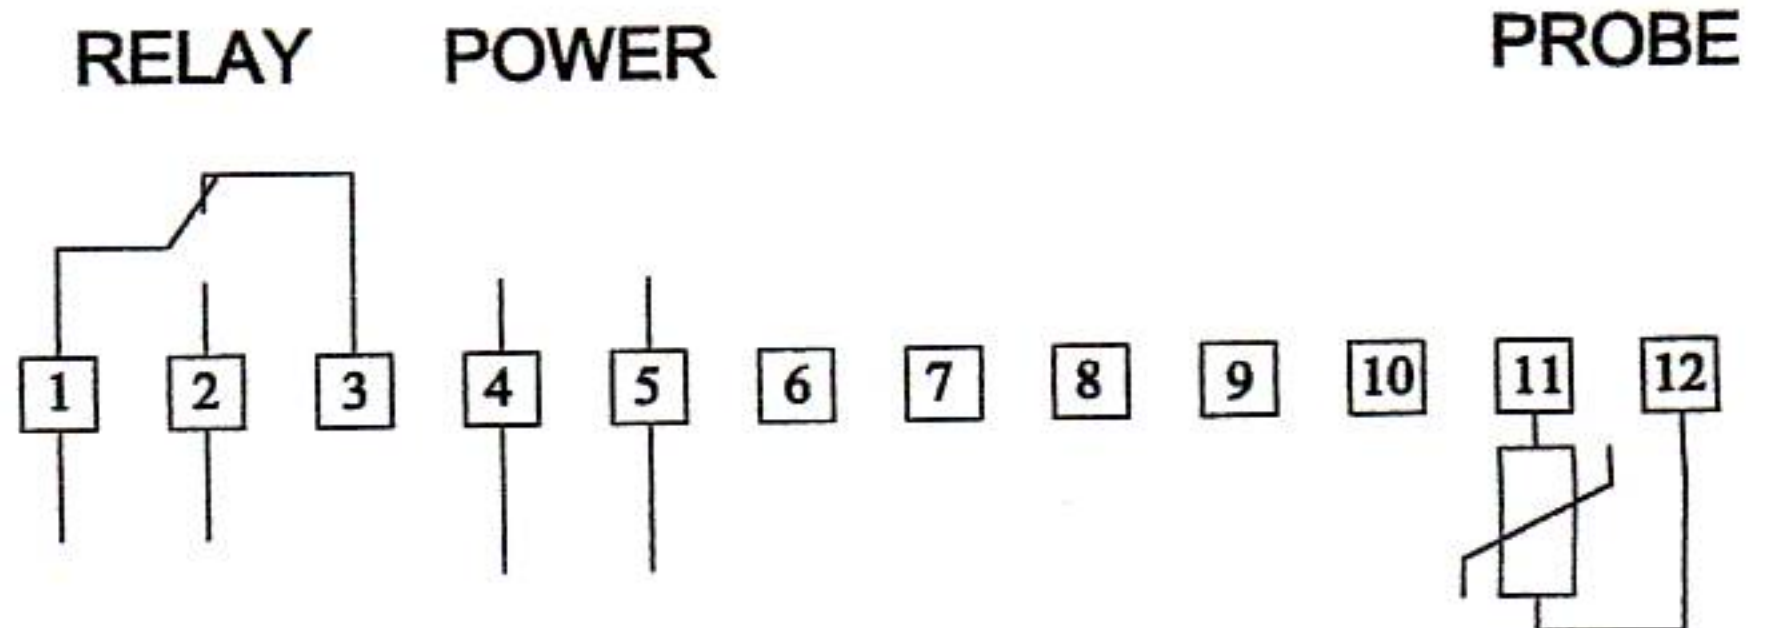

DIGITAL THERMOSTAT CONVERSION CHART

4 BUTTON
"LAE MTR6"

EVERY CONTROL
"EC3-L30N220"

4 BUTTON
"LAE MTR122T1RE"

4 BUTTON
"LTR15T1RE-AG"