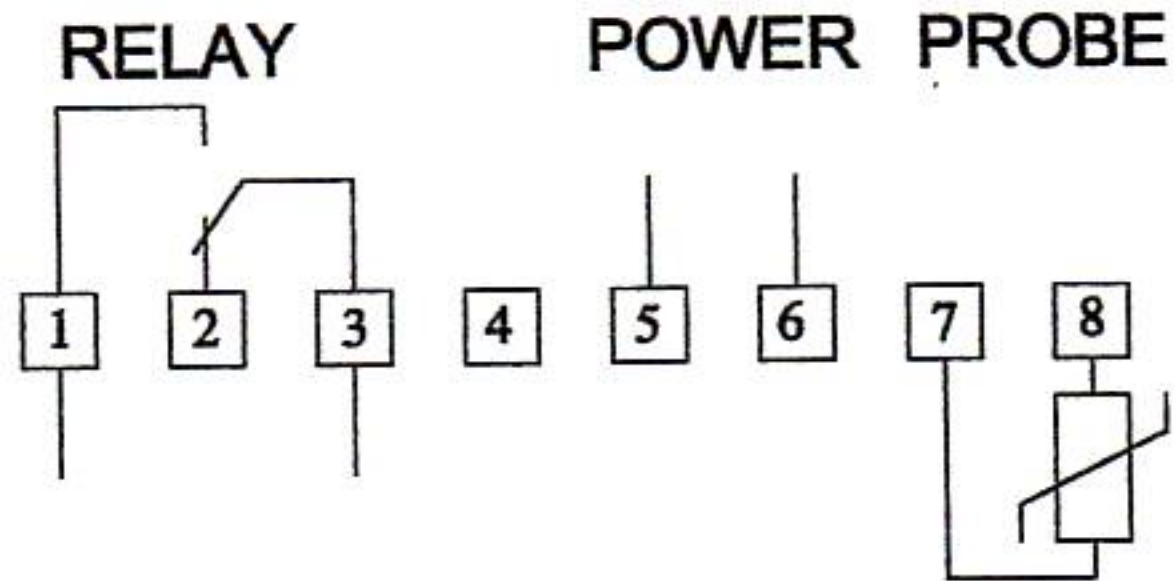

DIGITAL THERMOSTAT CONVERSION CHART

4 BUTTON
"LAE MTR6"

EVERY CONTROL
"EC3-L30N220"

4 BUTTON
"LAE MTR122T1RE"

4 BUTTON
"LTR15T1RE-AG"