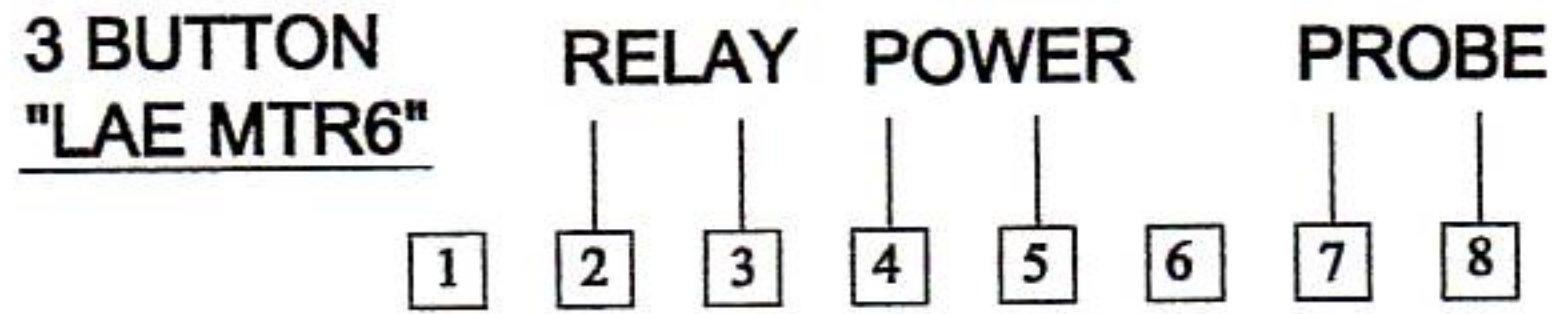

DIGITAL THERMOSTAT CONVERSION CHART

4 BUTTON
"LAE MTR6"

EVERY CONTROL
"EC3-L30N220"

4 BUTTON
"LAE MTR122T1RE"

4 BUTTON
"LTR15T1RE-AG"